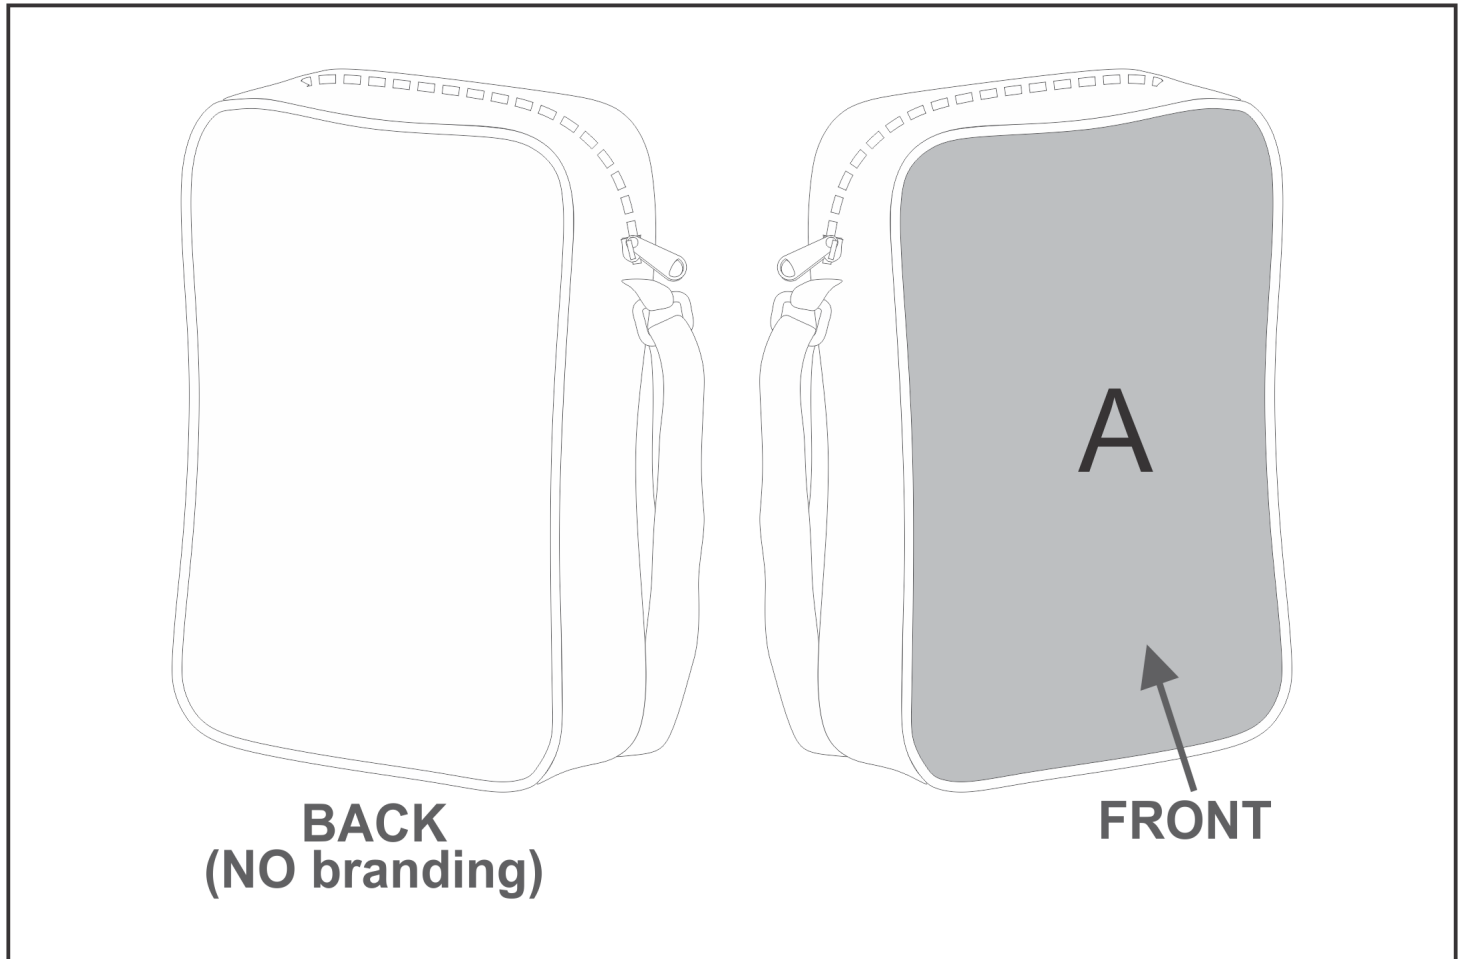

# BC-HP-44-G

Hoppla Tourist Crossbody Bag

## Need to know:

Includes 1-Position Sublimation (setup fees apply)

- Please Note: We cannot guarantee 100% logo Alignment on all Brandable Panels.

## Branding Options:

Position	Branding Method (Branding Code)	No. of Colours	Dimension
A	Custom Sublimation A (CPSUB-A)	Full Colour	196mm wide x 270mm high